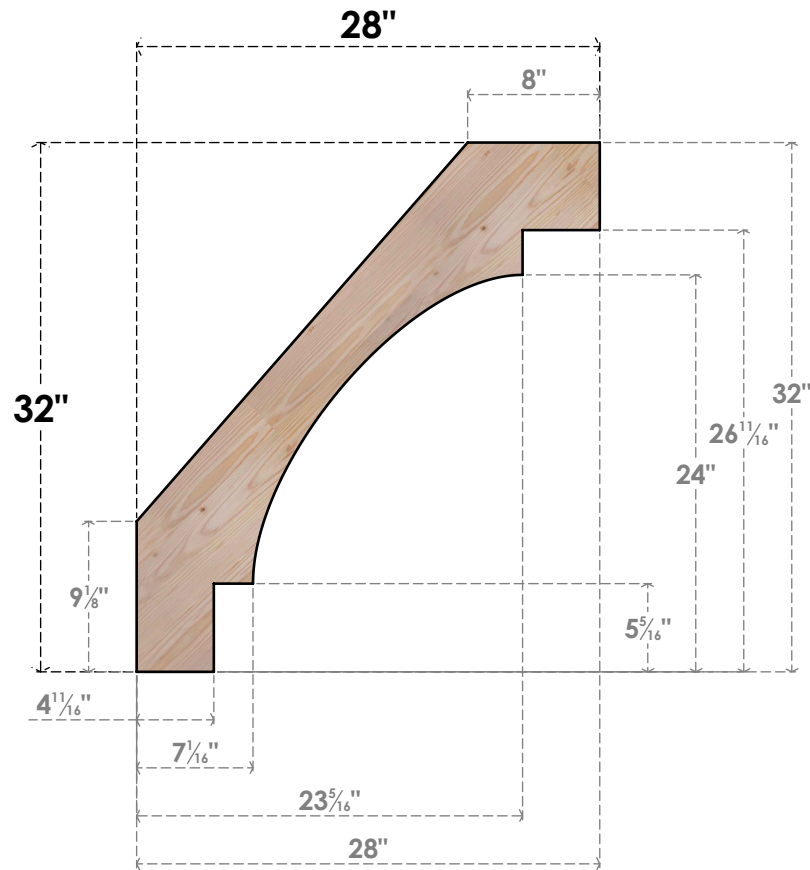

BRC04X28X32MRC00SDF

3 1/2"W X 28"D X 32"H MERCED SMOOTH BRACE, DOUGLAS FIR

SIDE

FRONT

EKENA MILLWORK
 2300 WEST MAIN ST.
 CLARKSVILLE, TX 75426
 TOLL FREE: 866-607-0453
 WWW.EKENAMILLWORK.COM

NOTES

1. INSTALLATION TO BE COMPLETED IN ACCORDANCE WITH MANUFACTURER'S SPECIFICATIONS.
2. DRAWING MAY NOT BE TO SCALE
3. THIS DRAWING IS INTENDED FOR DESIGN AND PLANNING PURPOSES ONLY.
4. ALL INFORMATION CONTAINED HEREIN WAS CURRENT AT THE TIME OF DEVELOPMENT BUT MUST BE REVIEWED AND APPROVED BY THE PRODUCT MANUFACTURER TO BE CONSIDERED ACCURATE.
5. PRODUCTS ARE NOT KILN DRIED. THIS ITEM IS UNIQUE AND WILL CONTAIN THE NATURAL VARIATIONS THAT THE WOOD SPECIES OFFERS. THIS MAY RESULT IN VARIATIONS UP TO 1/4"