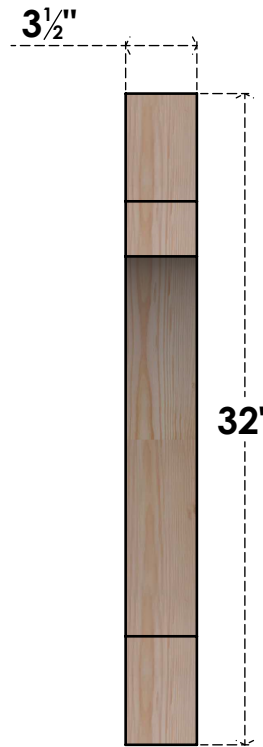

BRC04X28X32MRC00SDF

3 1/2"W X 28"D X 32"H MERCED SMOOTH BRACE, DOUGLAS FIR

SIDE

FRONT

EKENA MILLWORK
 2300 WEST MAIN ST.
 CLARKSVILLE, TX 75426
 TOLL FREE: 866-607-0453
 WWW.EKENAMILLWORK.COM

NOTES

1. INSTALLATION TO BE COMPLETED IN ACCORDANCE WITH MANUFACTURER'S SPECIFICATIONS.
2. DRAWING MAY NOT BE TO SCALE
3. THIS DRAWING IS INTENDED FOR DESIGN AND PLANNING PURPOSES ONLY.
4. ALL INFORMATION CONTAINED HEREIN WAS CURRENT AT THE TIME OF DEVELOPMENT BUT MUST BE REVIEWED AND APPROVED BY THE PRODUCT MANUFACTURER TO BE CONSIDERED ACCURATE.
5. PRODUCTS ARE NOT KILN DRIED. THIS ITEM IS UNIQUE AND WILL CONTAIN THE NATURAL VARIATIONS THAT THE WOOD SPECIES OFFERS. THIS MAY RESULT IN VARIATIONS UP TO 1/4"